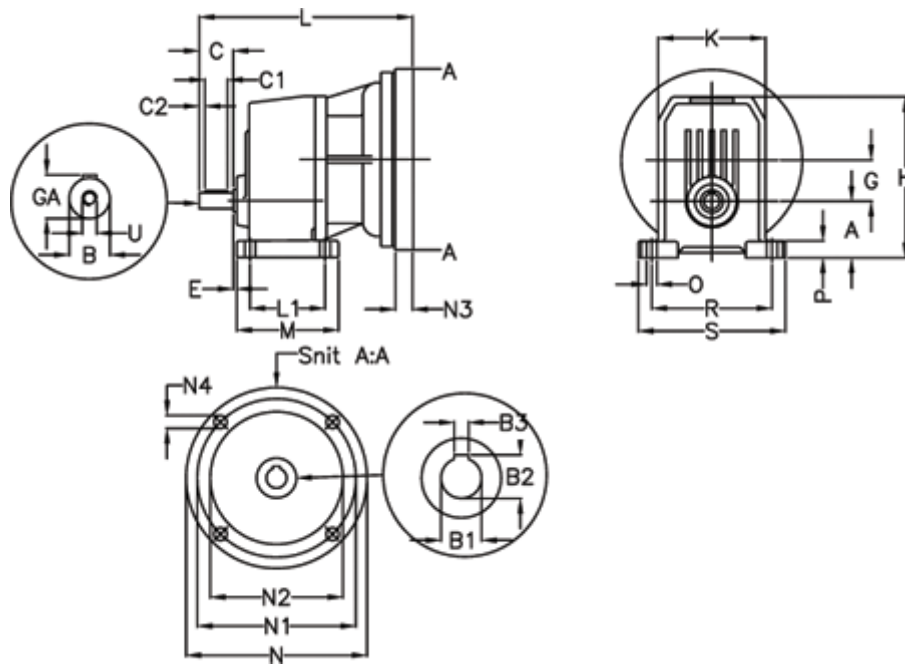

Article number: 40550400141245

Description: Single Stage Helical Gear  
S 401-1,4-P112B5

## Measures

A = 70	E = 23.0	M = 165.0	R = 180
B = 28	F = 8x7x50	N = 250	S = 215
B1 = 28	G = 61.7	N1 = 215	U = M8
B2 = 31.3	GA = 31.0	N2 = 180	
B3 = 8	H = 224.5	N3 = -	
C = 60	K = 155	N4 = M12x16	
C1 = 50	L = 304	O = 14	
C2 = 5	L1 = 125.0	P = 21.0	